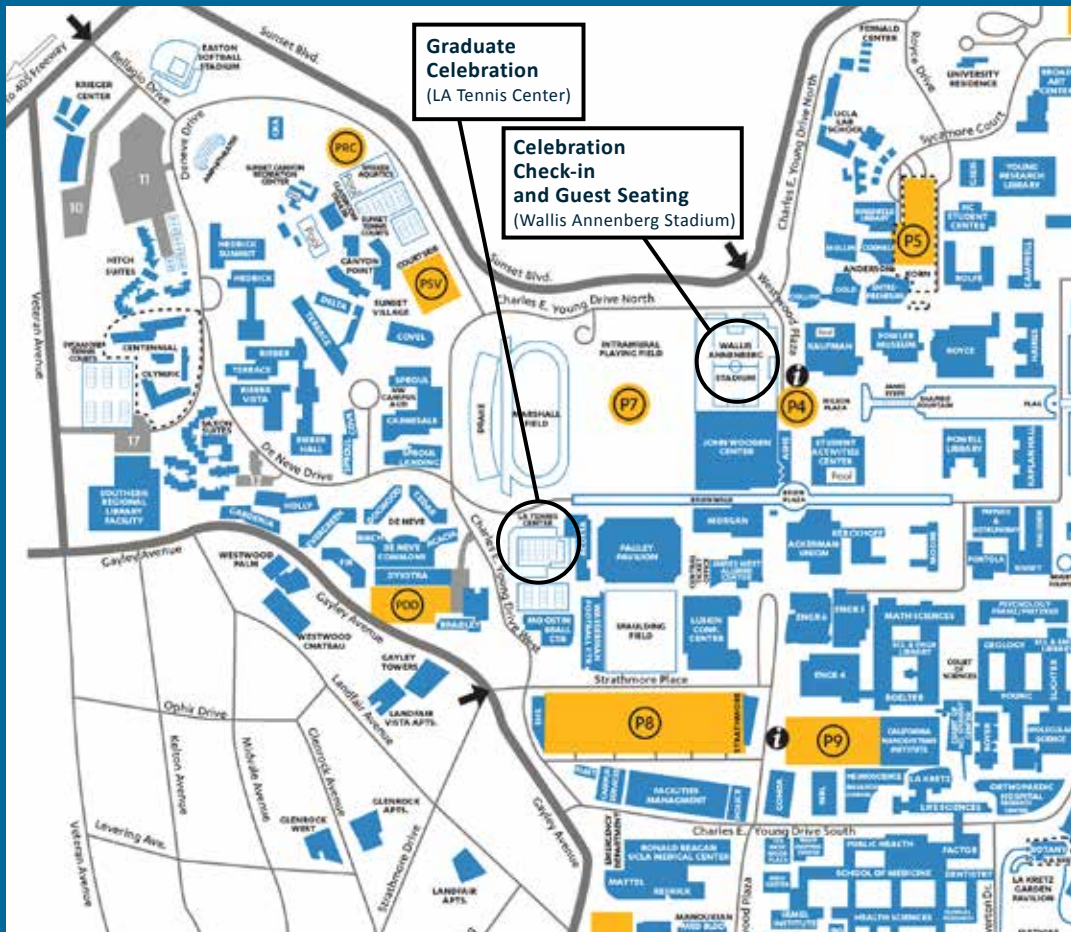

“Hail to the hills of Westwood
to the mighty sea below;
Hail to our alma mater,
she will conquer every foe.
For we’re loyal to the Southland,
her honor we’ll uphold,
We’ll gladly give our hearts to thee,
to the Blue and to the Gold.”

– Jeane Emerson '29